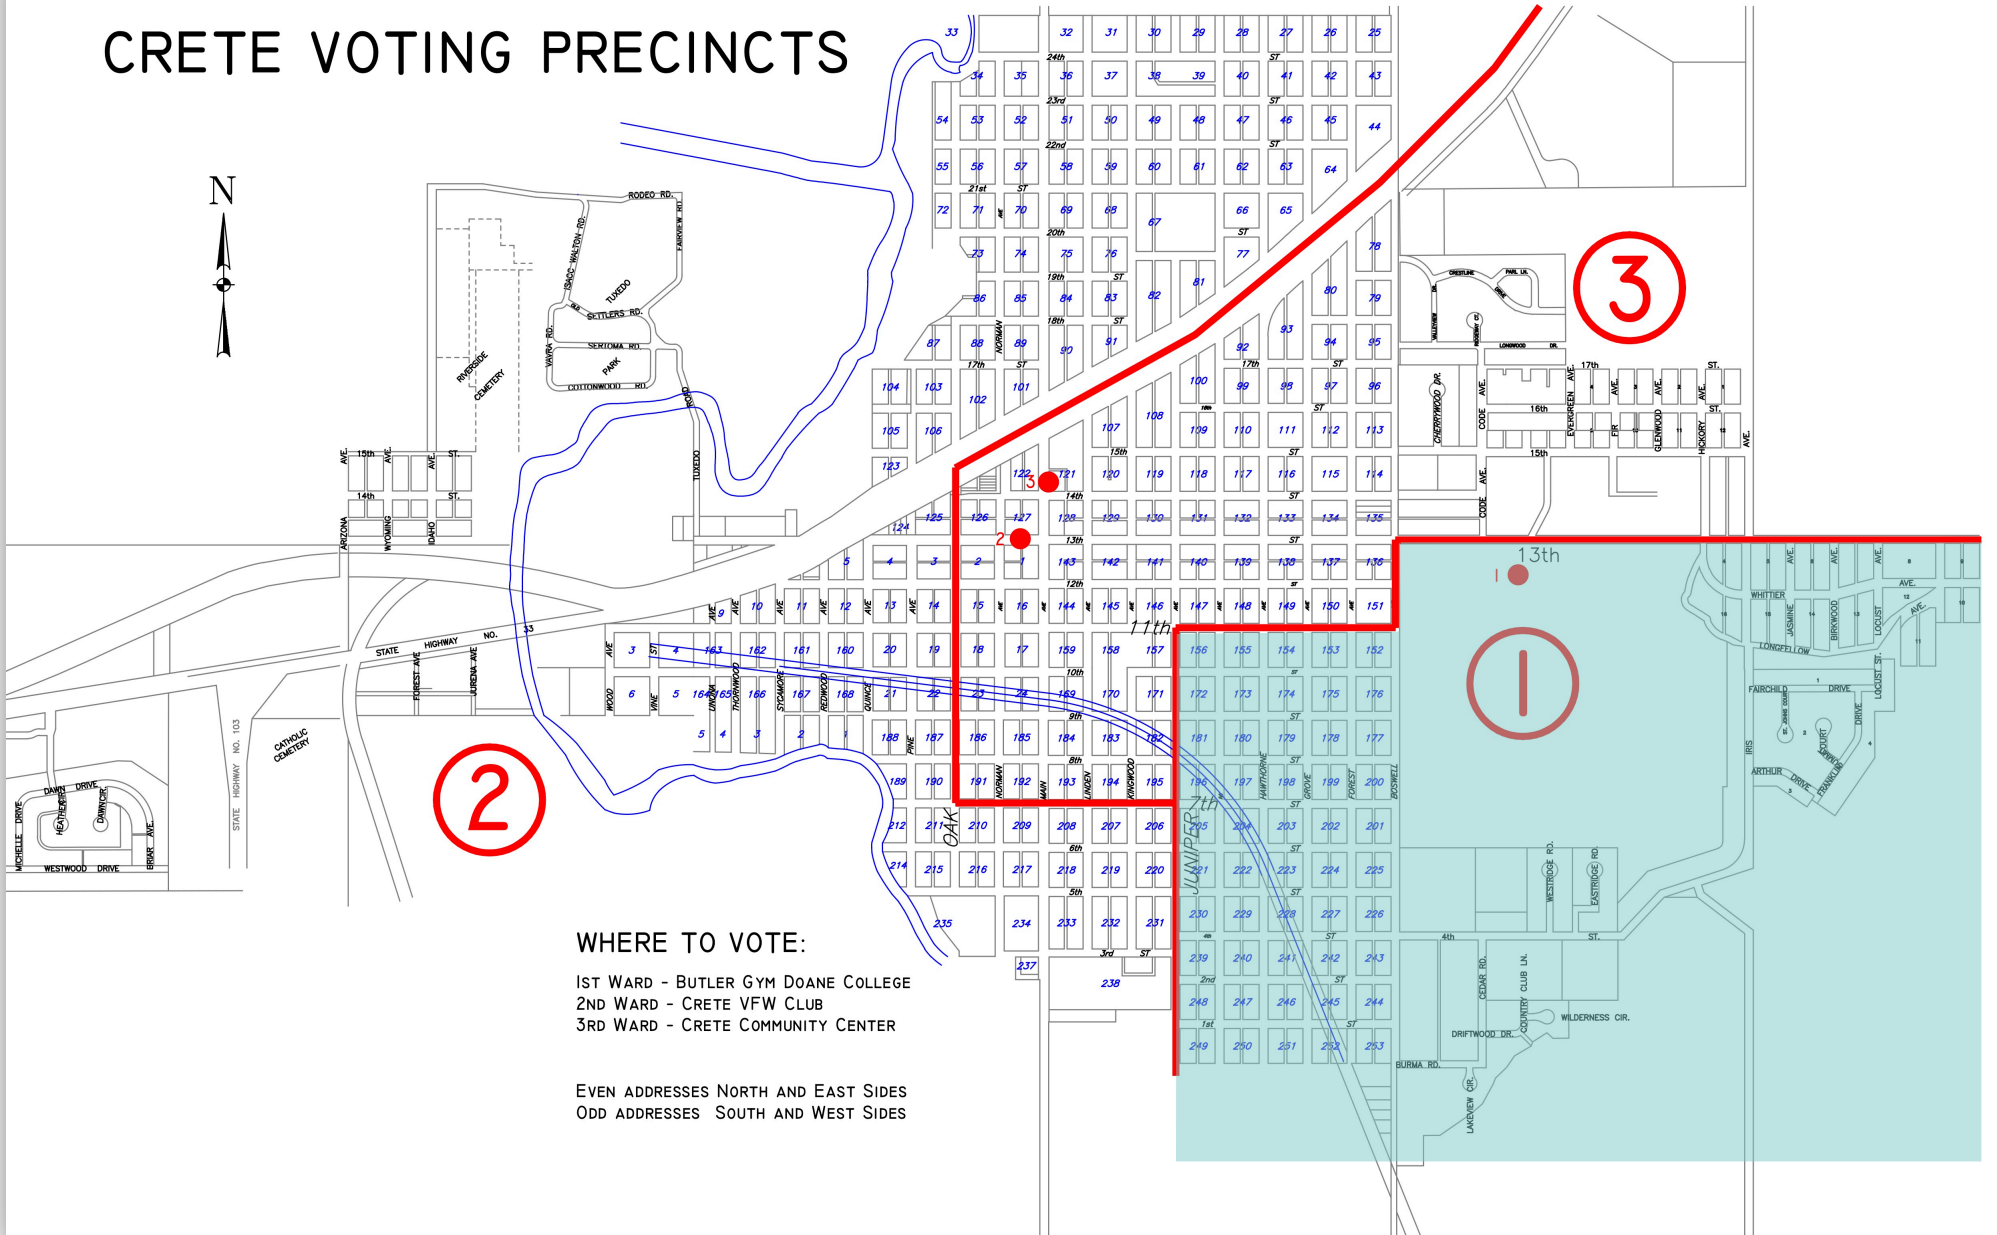

CRETE VOTING PRECINCTS

WHERE TO VOTE:

- 1ST WARD - BUTLER GYM DOANE COLLEGE
- 2ND WARD - CRETE VFW CLUB
- 3RD WARD - CRETE COMMUNITY CENTER

EVEN ADDRESSES NORTH AND EAST SIDES
 ODD ADDRESSES SOUTH AND WEST SIDES