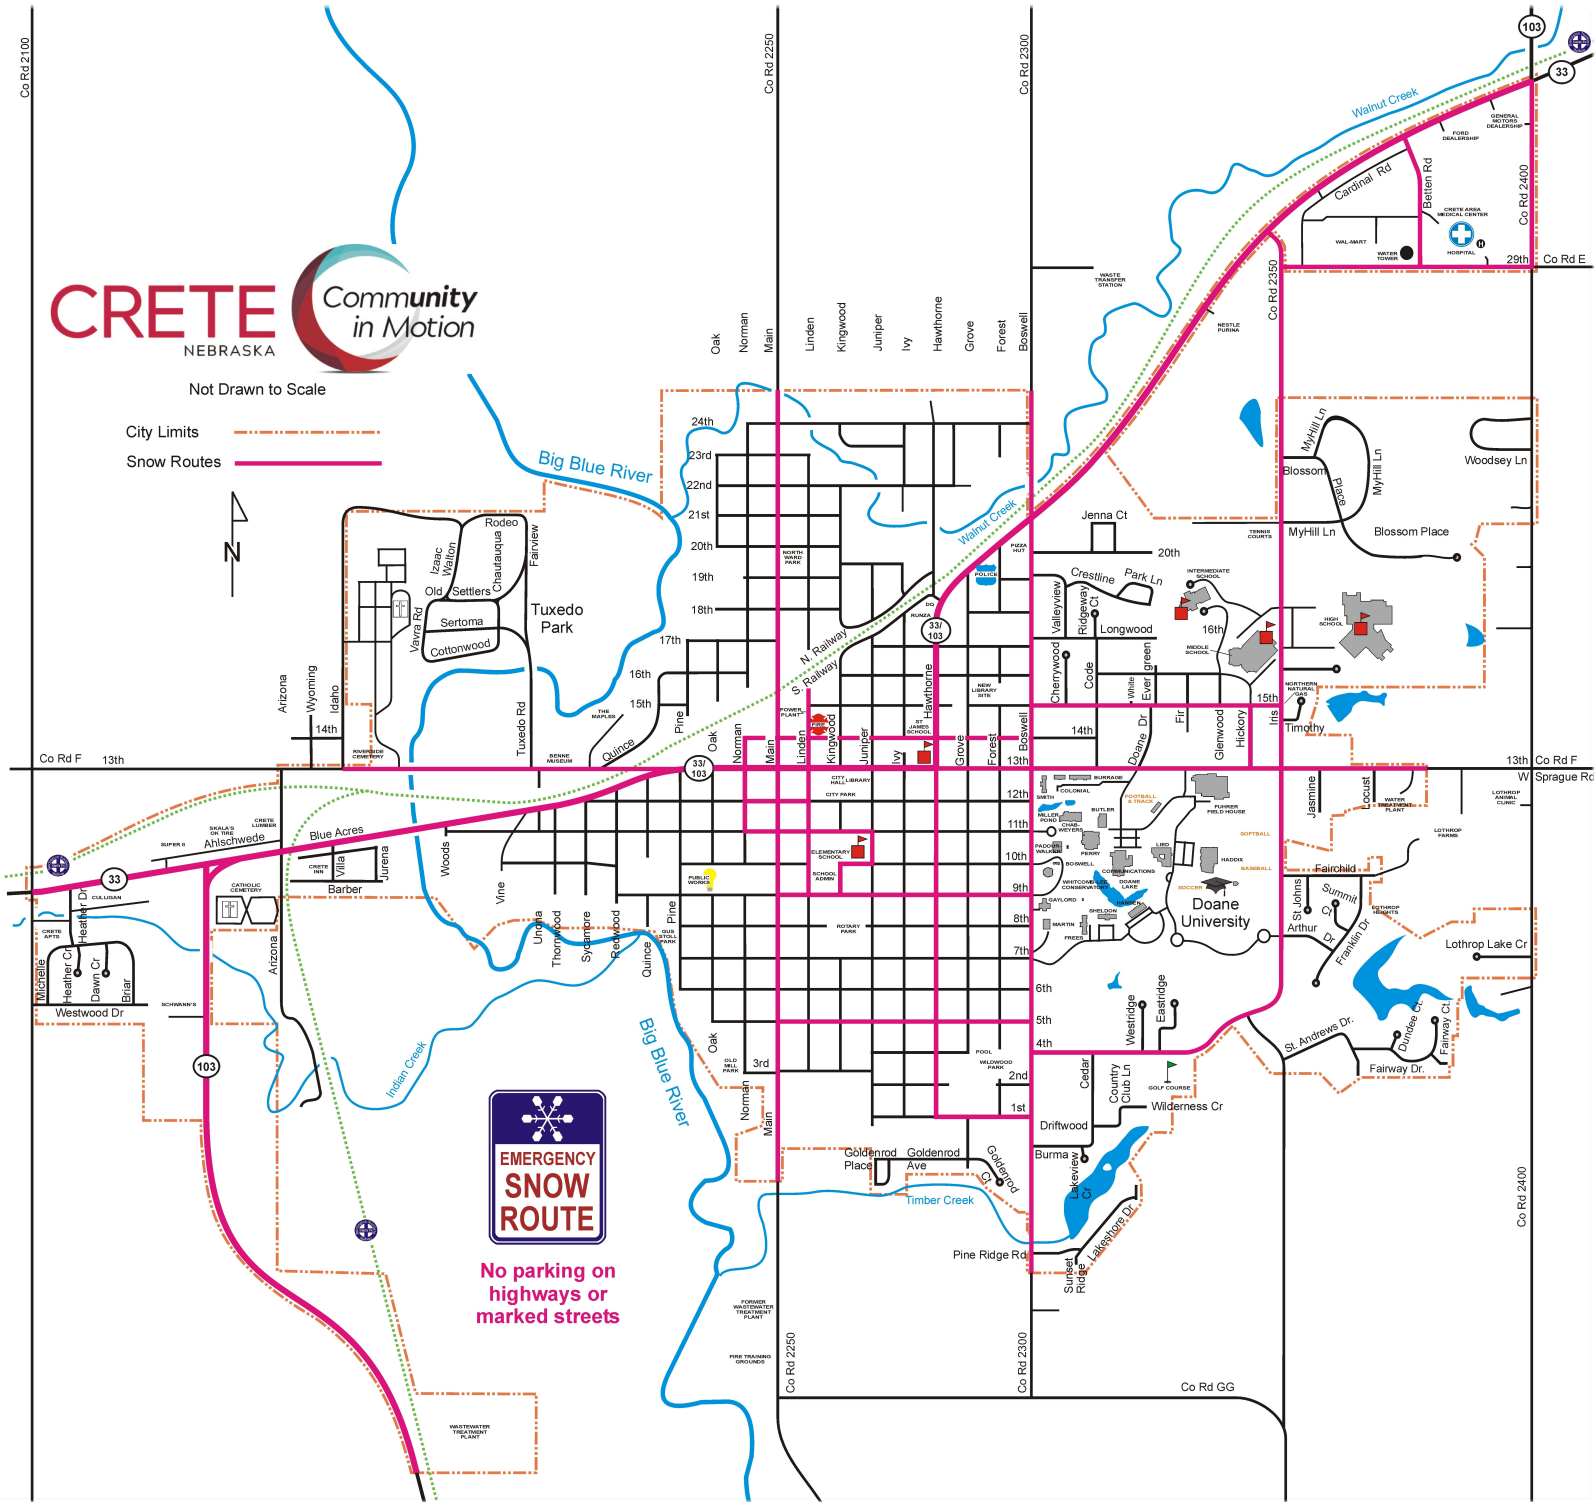

# CRETE *Community in Motion*

NEBRASKA

Not Drawn to Scale

City Limits   
 Snow Routes 

**EMERGENCY  
SNOW  
ROUTE**

**No parking on  
highways or  
marked streets**