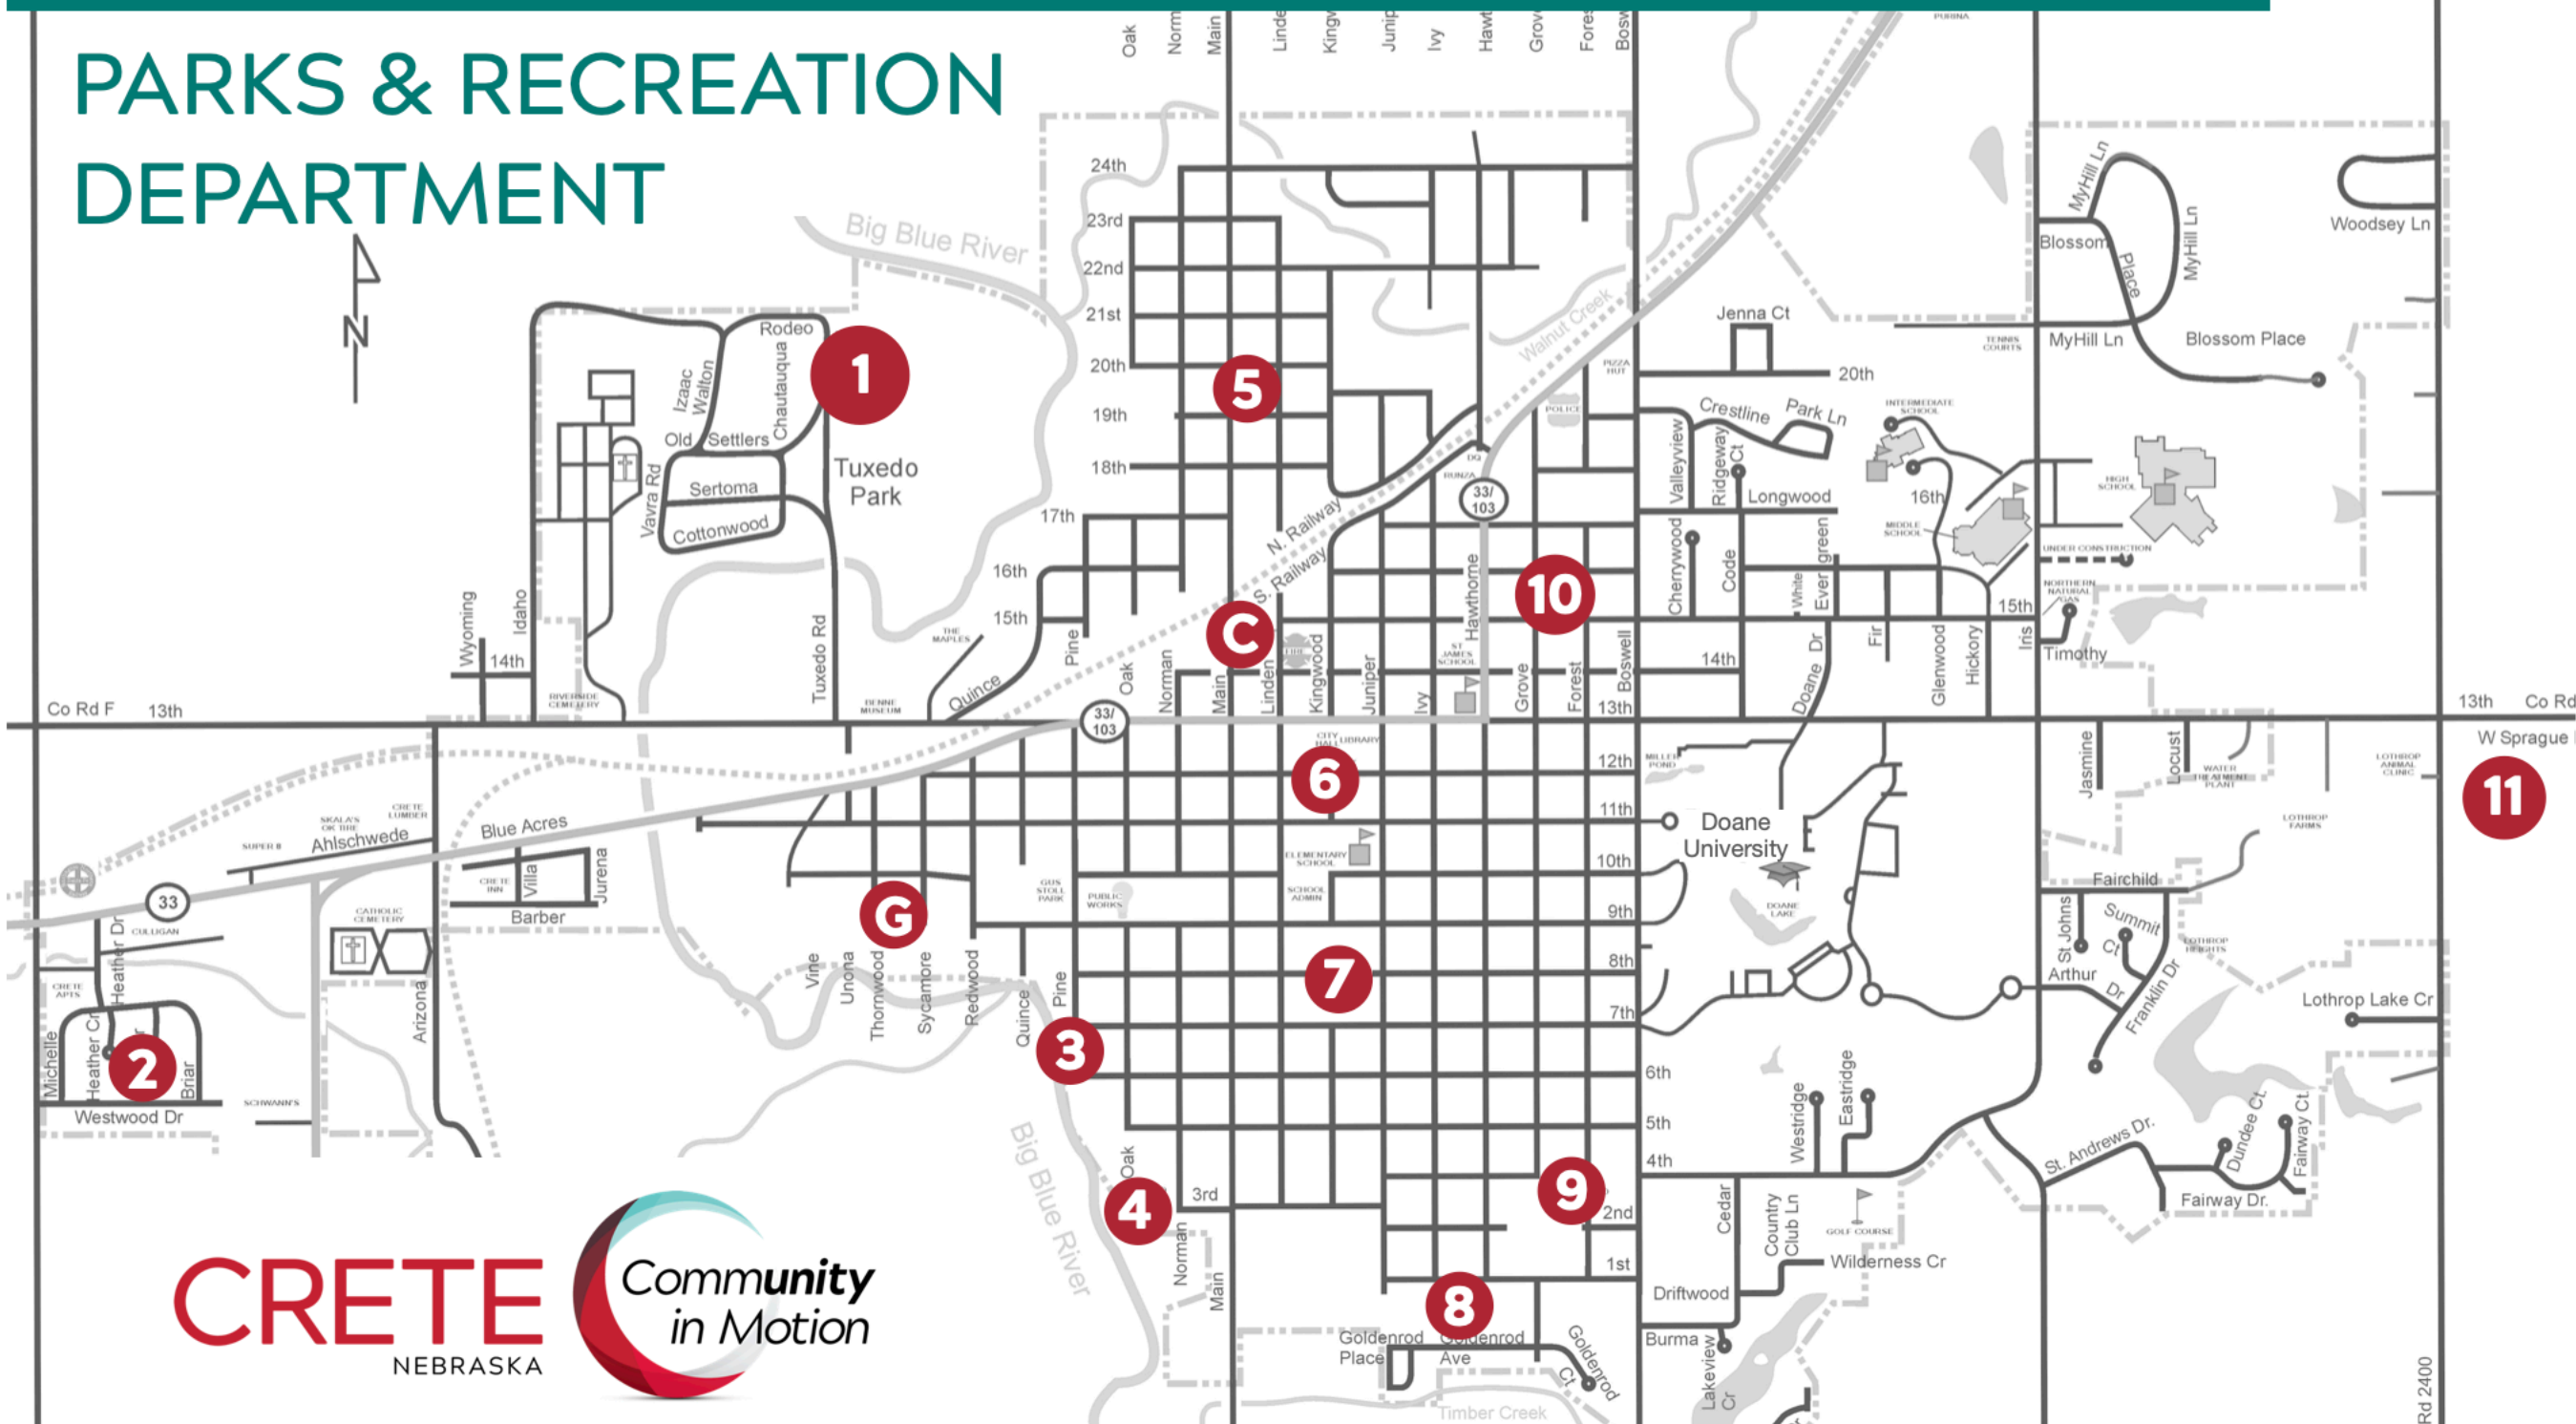

- 1 - Tuxedo Park - West 13th & Tuxedo Rd
- 2 - Westwood Park - Briar Ave (Westwoods)
- 3 - Gus Stoll Park - 7th & Pine Ave
- 4 - Old Mill Park - 3rd & Norman Ave
- 5 - North Ward Park - 20th & Main Ave
- 6 - City Park - 12th & Linden/Kingwood Ave
- 7 - Rotary Park - 9th & Kingwood Ave

- 8 - Armory Park - 515 East 1st Street
- 9 - Wildwood Pool & Park - 4th & Grove Ave
- 10 - Library Park - 16th & Grove Ave
- 11 - Waggin Tail Dog Park - East 13th & Co Rd 2400
- C - Wanek Community Center - 14th & Main Ave
- G - Crete Community Garden - 10th & Thornwood Ave

# PARKS & RECREATION DEPARTMENT

**CRETE**  
NEBRASKA