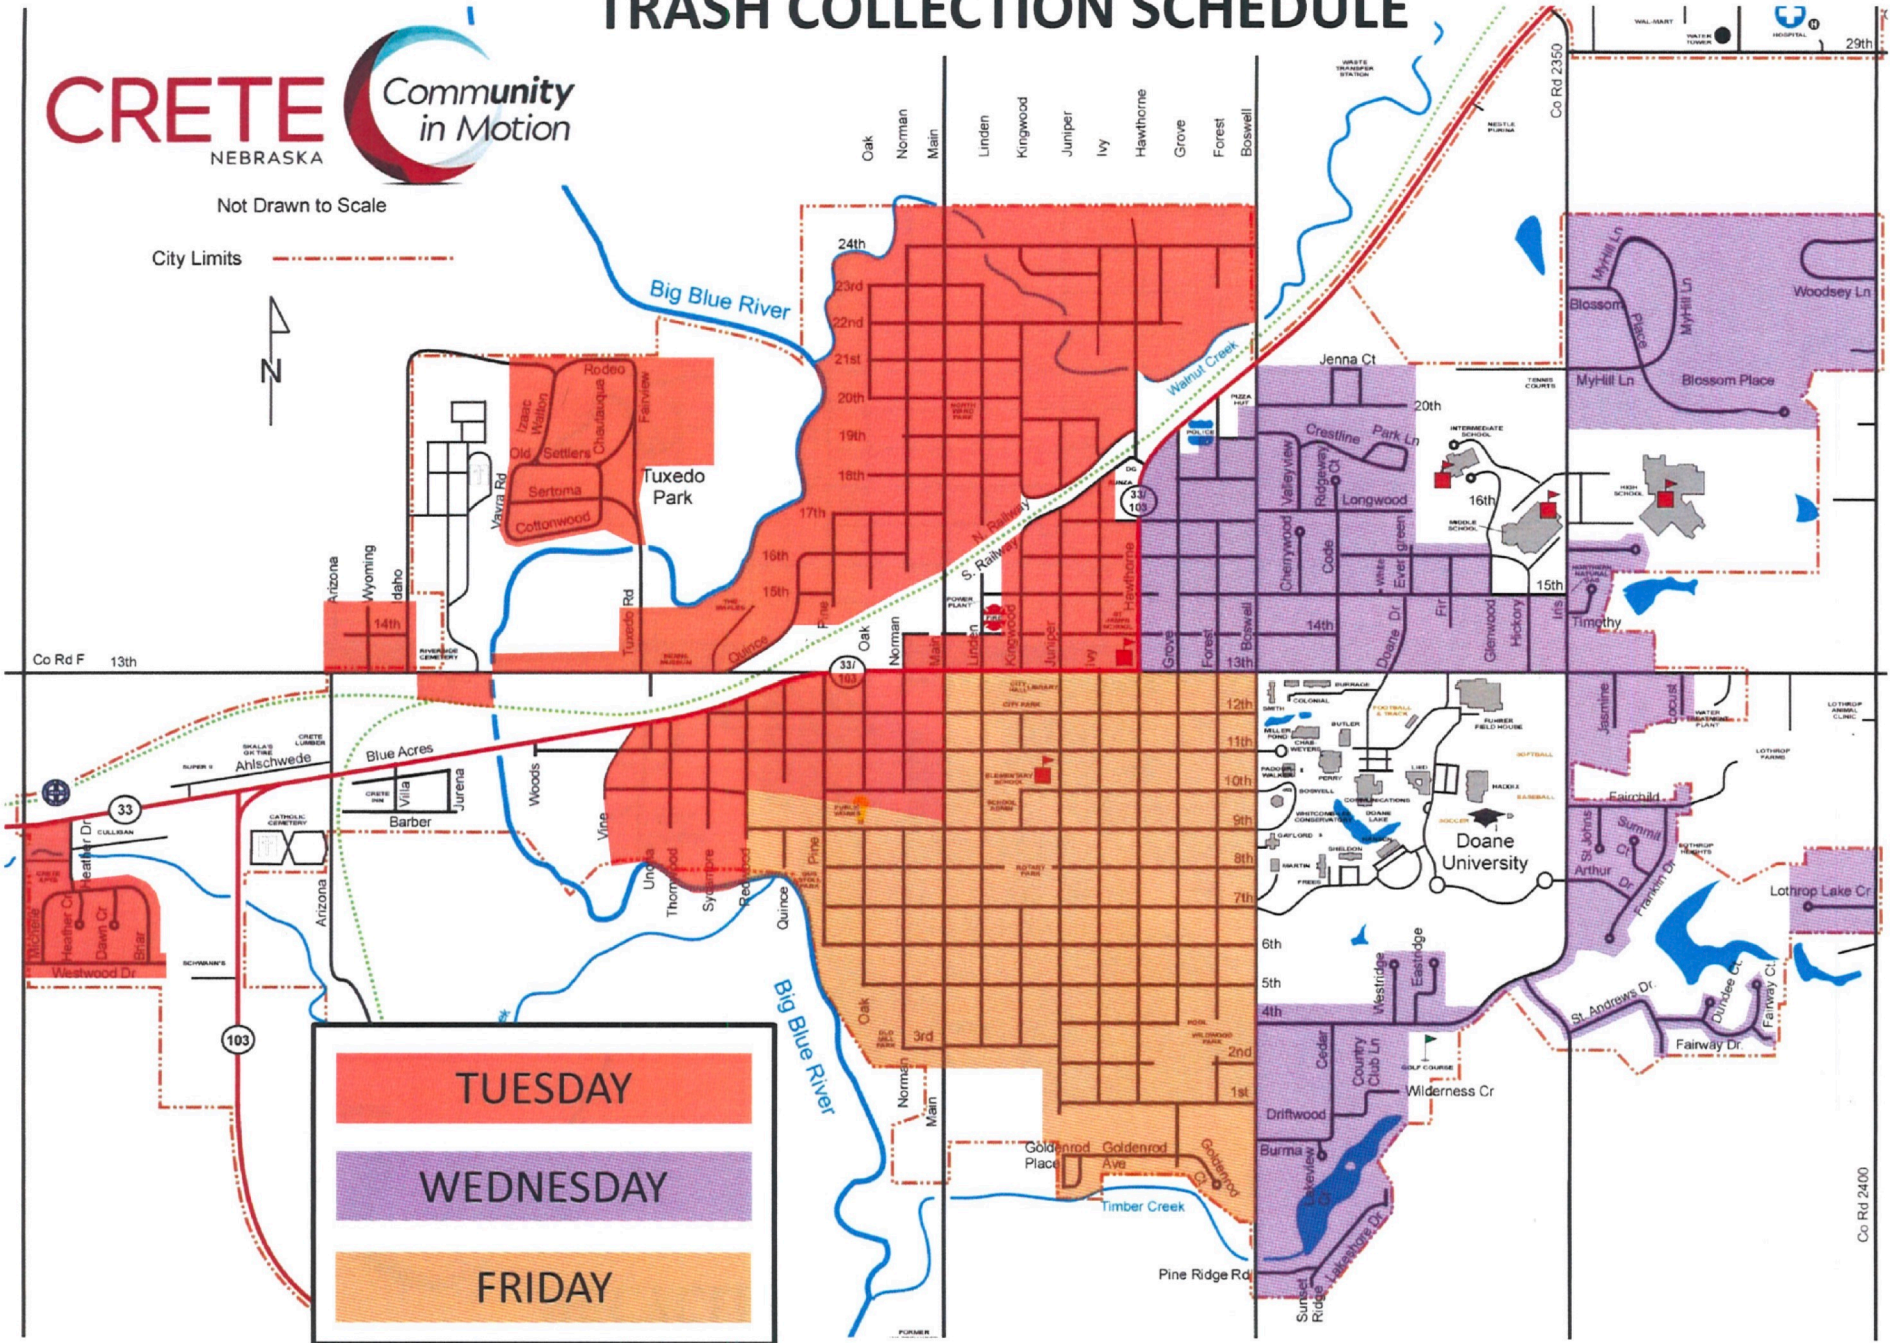

# TRASH COLLECTION SCHEDULE

**CRETE**  
NEBRASKA

Not Drawn to Scale

City Limits

TUESDAY
WEDNESDAY
FRIDAY

**ALL RECYCLING COLLECTION IS ON THURSDAY**